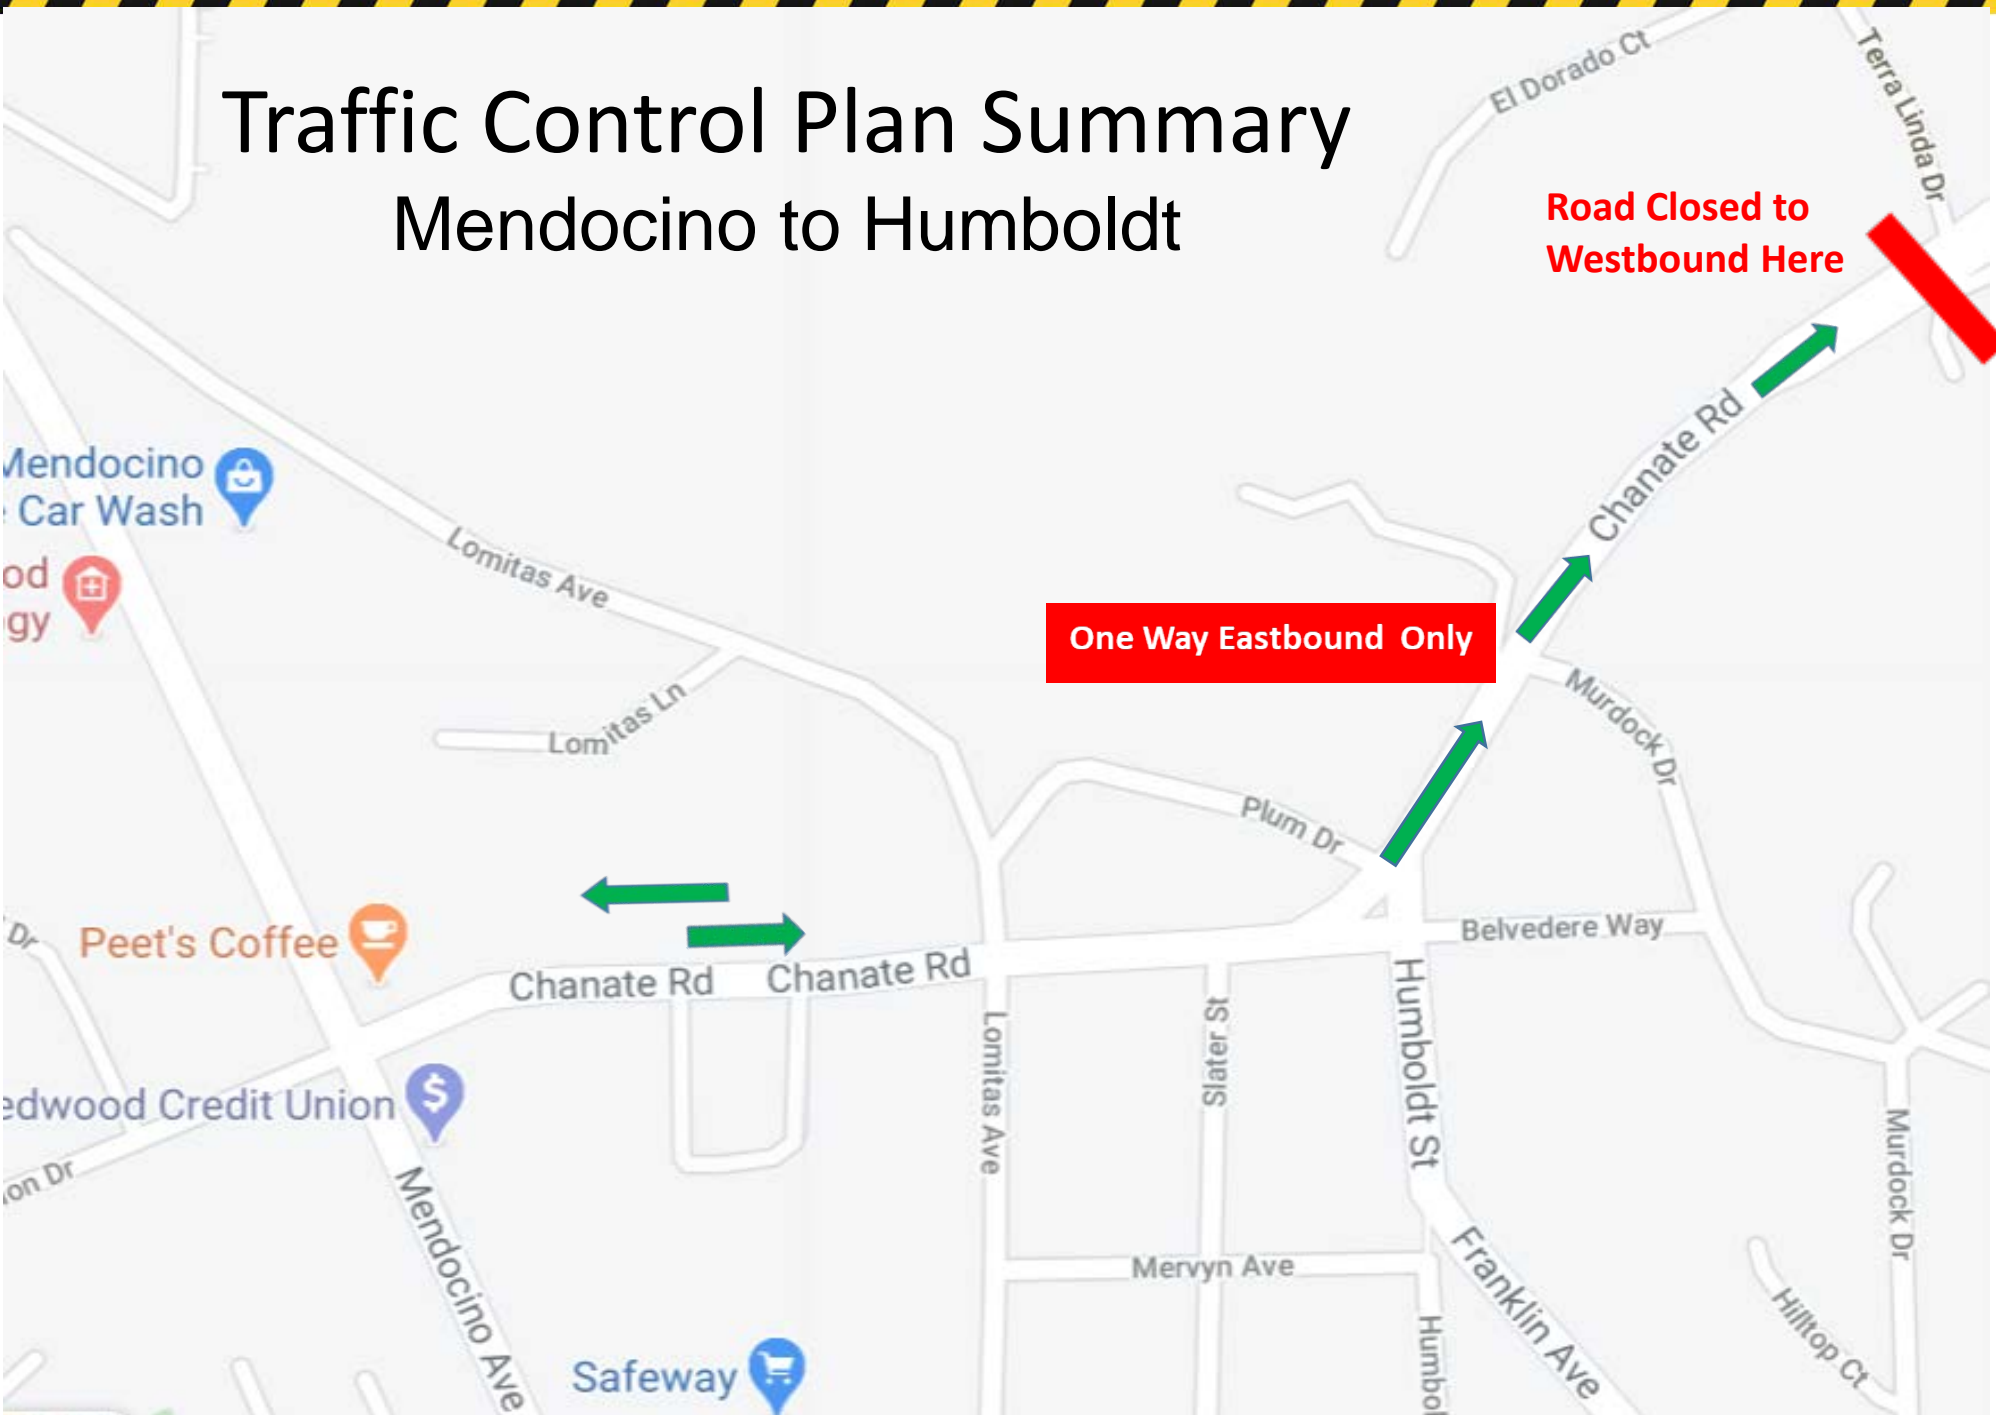

# Traffic Control Plan Summary

## Mendocino to Humboldt

**Emergency Access Gate to be Opened at Terra Linda Dr & Lake Park Dr**

**Bollards to be Removed at Andy Way & Baldwin Way**

**Local Traffic Only from Parker Hill to Terra Linda**

**One Way Eastbound Only**

**Road Closed to Westbound Traffic Here**

# Westbound Detour