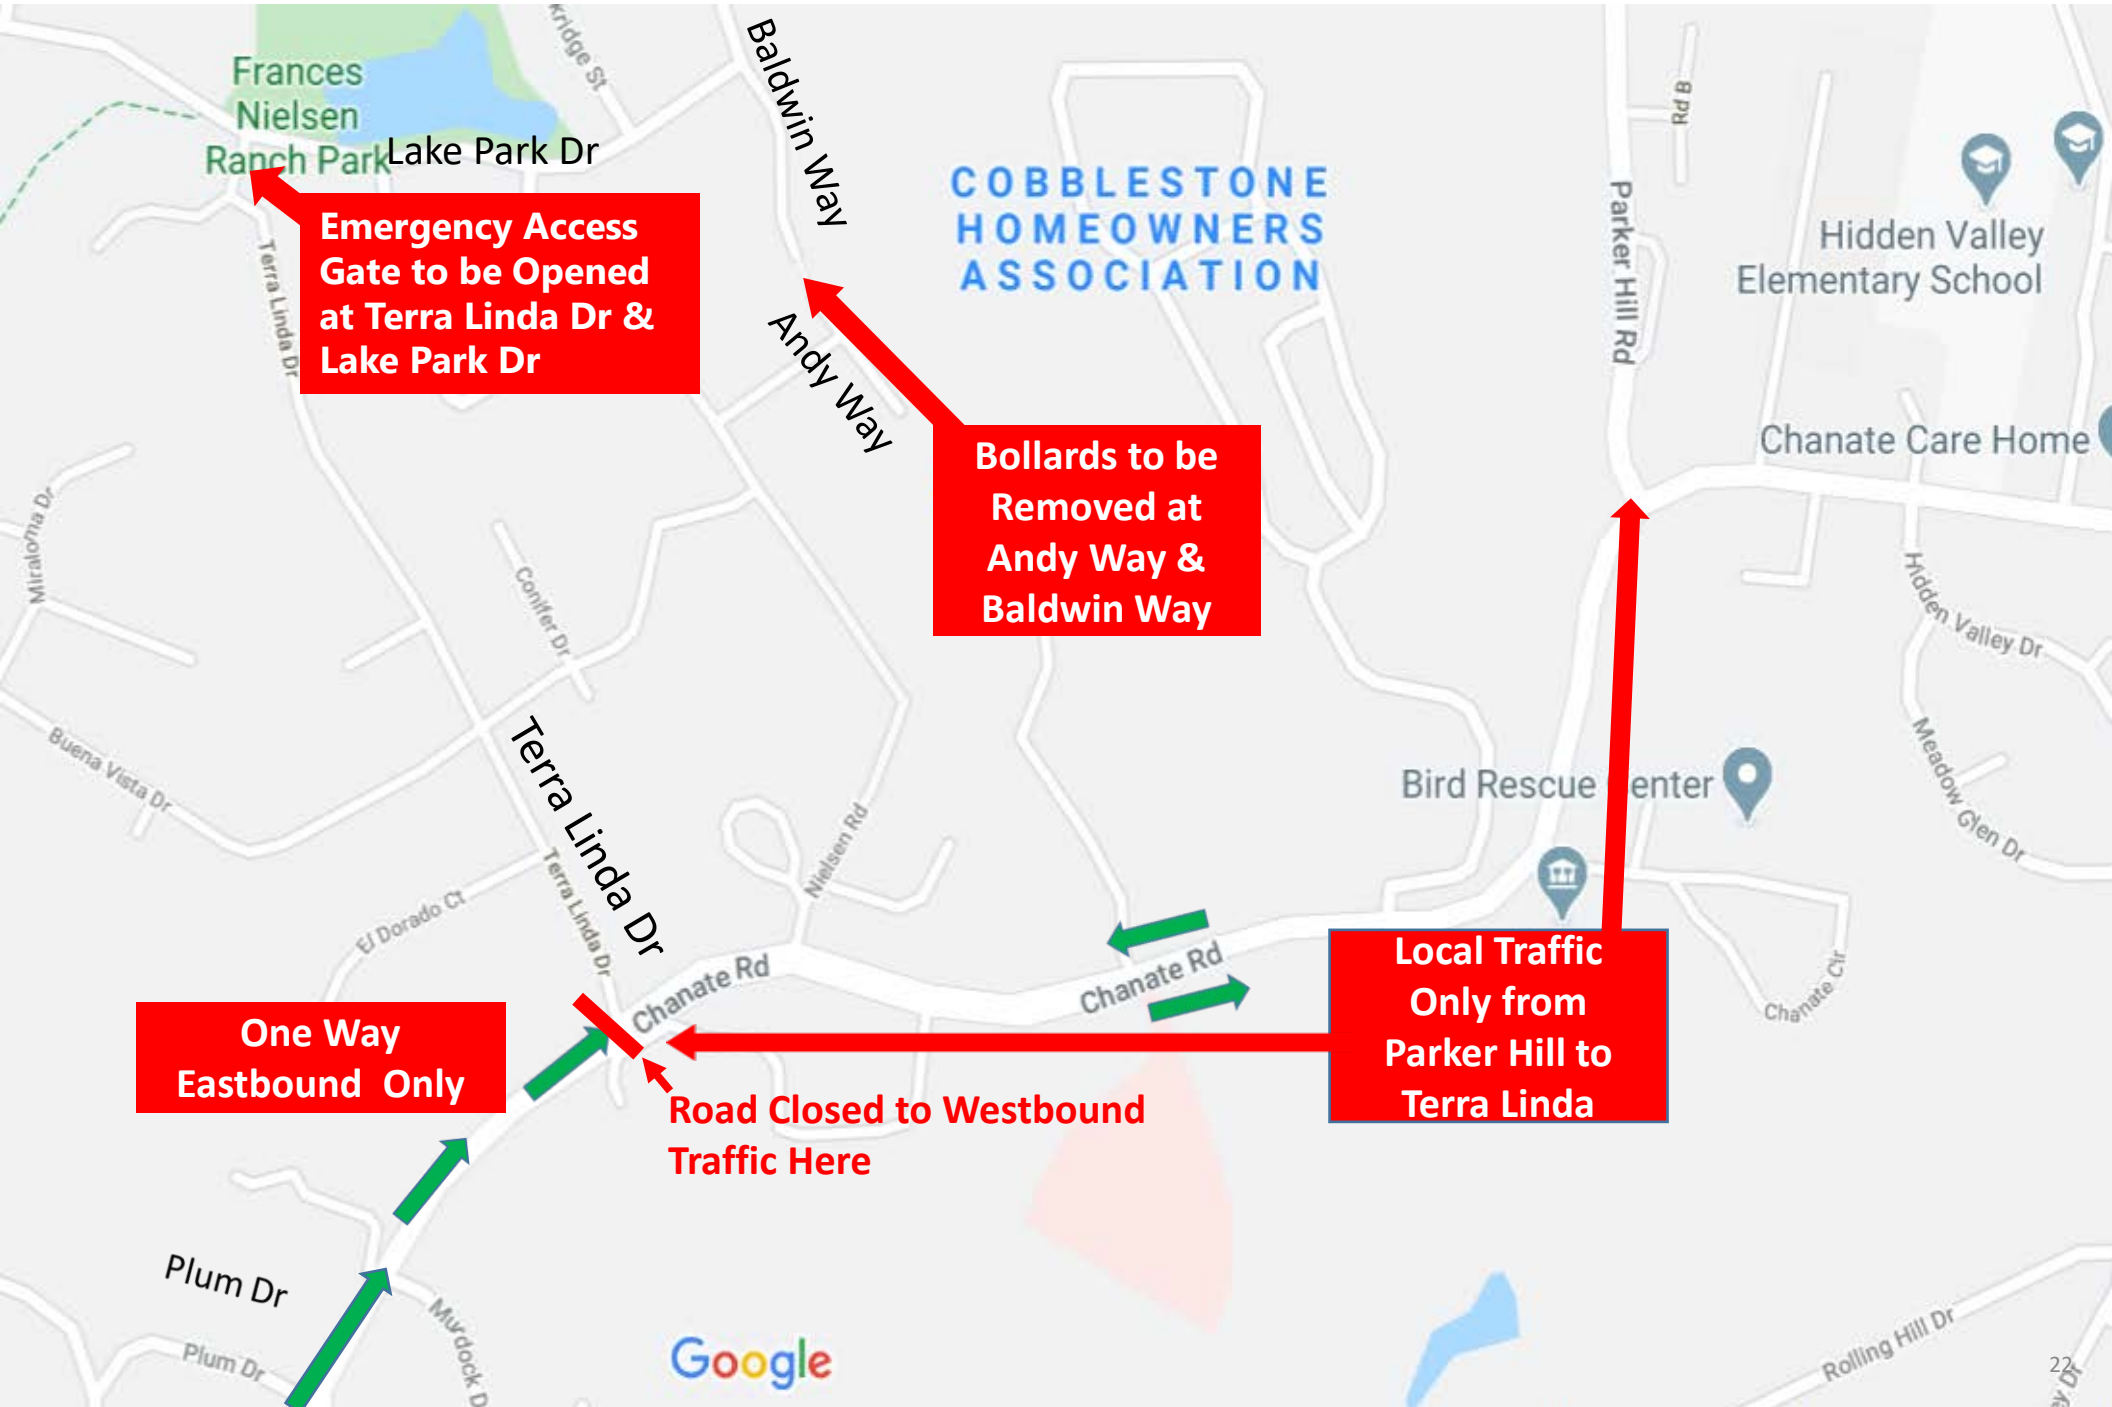

# Traffic Control Plan Summary

## Mendocino to Humboldt

**Emergency Access Gate to be Opened at Terra Linda Dr & Lake Park Dr**

**Bollards to be Removed at Andy Way & Baldwin Way**

**Local Traffic Only from Parker Hill to Terra Linda**

**One Way Eastbound Only**

**Road Closed to Westbound Traffic Here**

# Westbound Detour